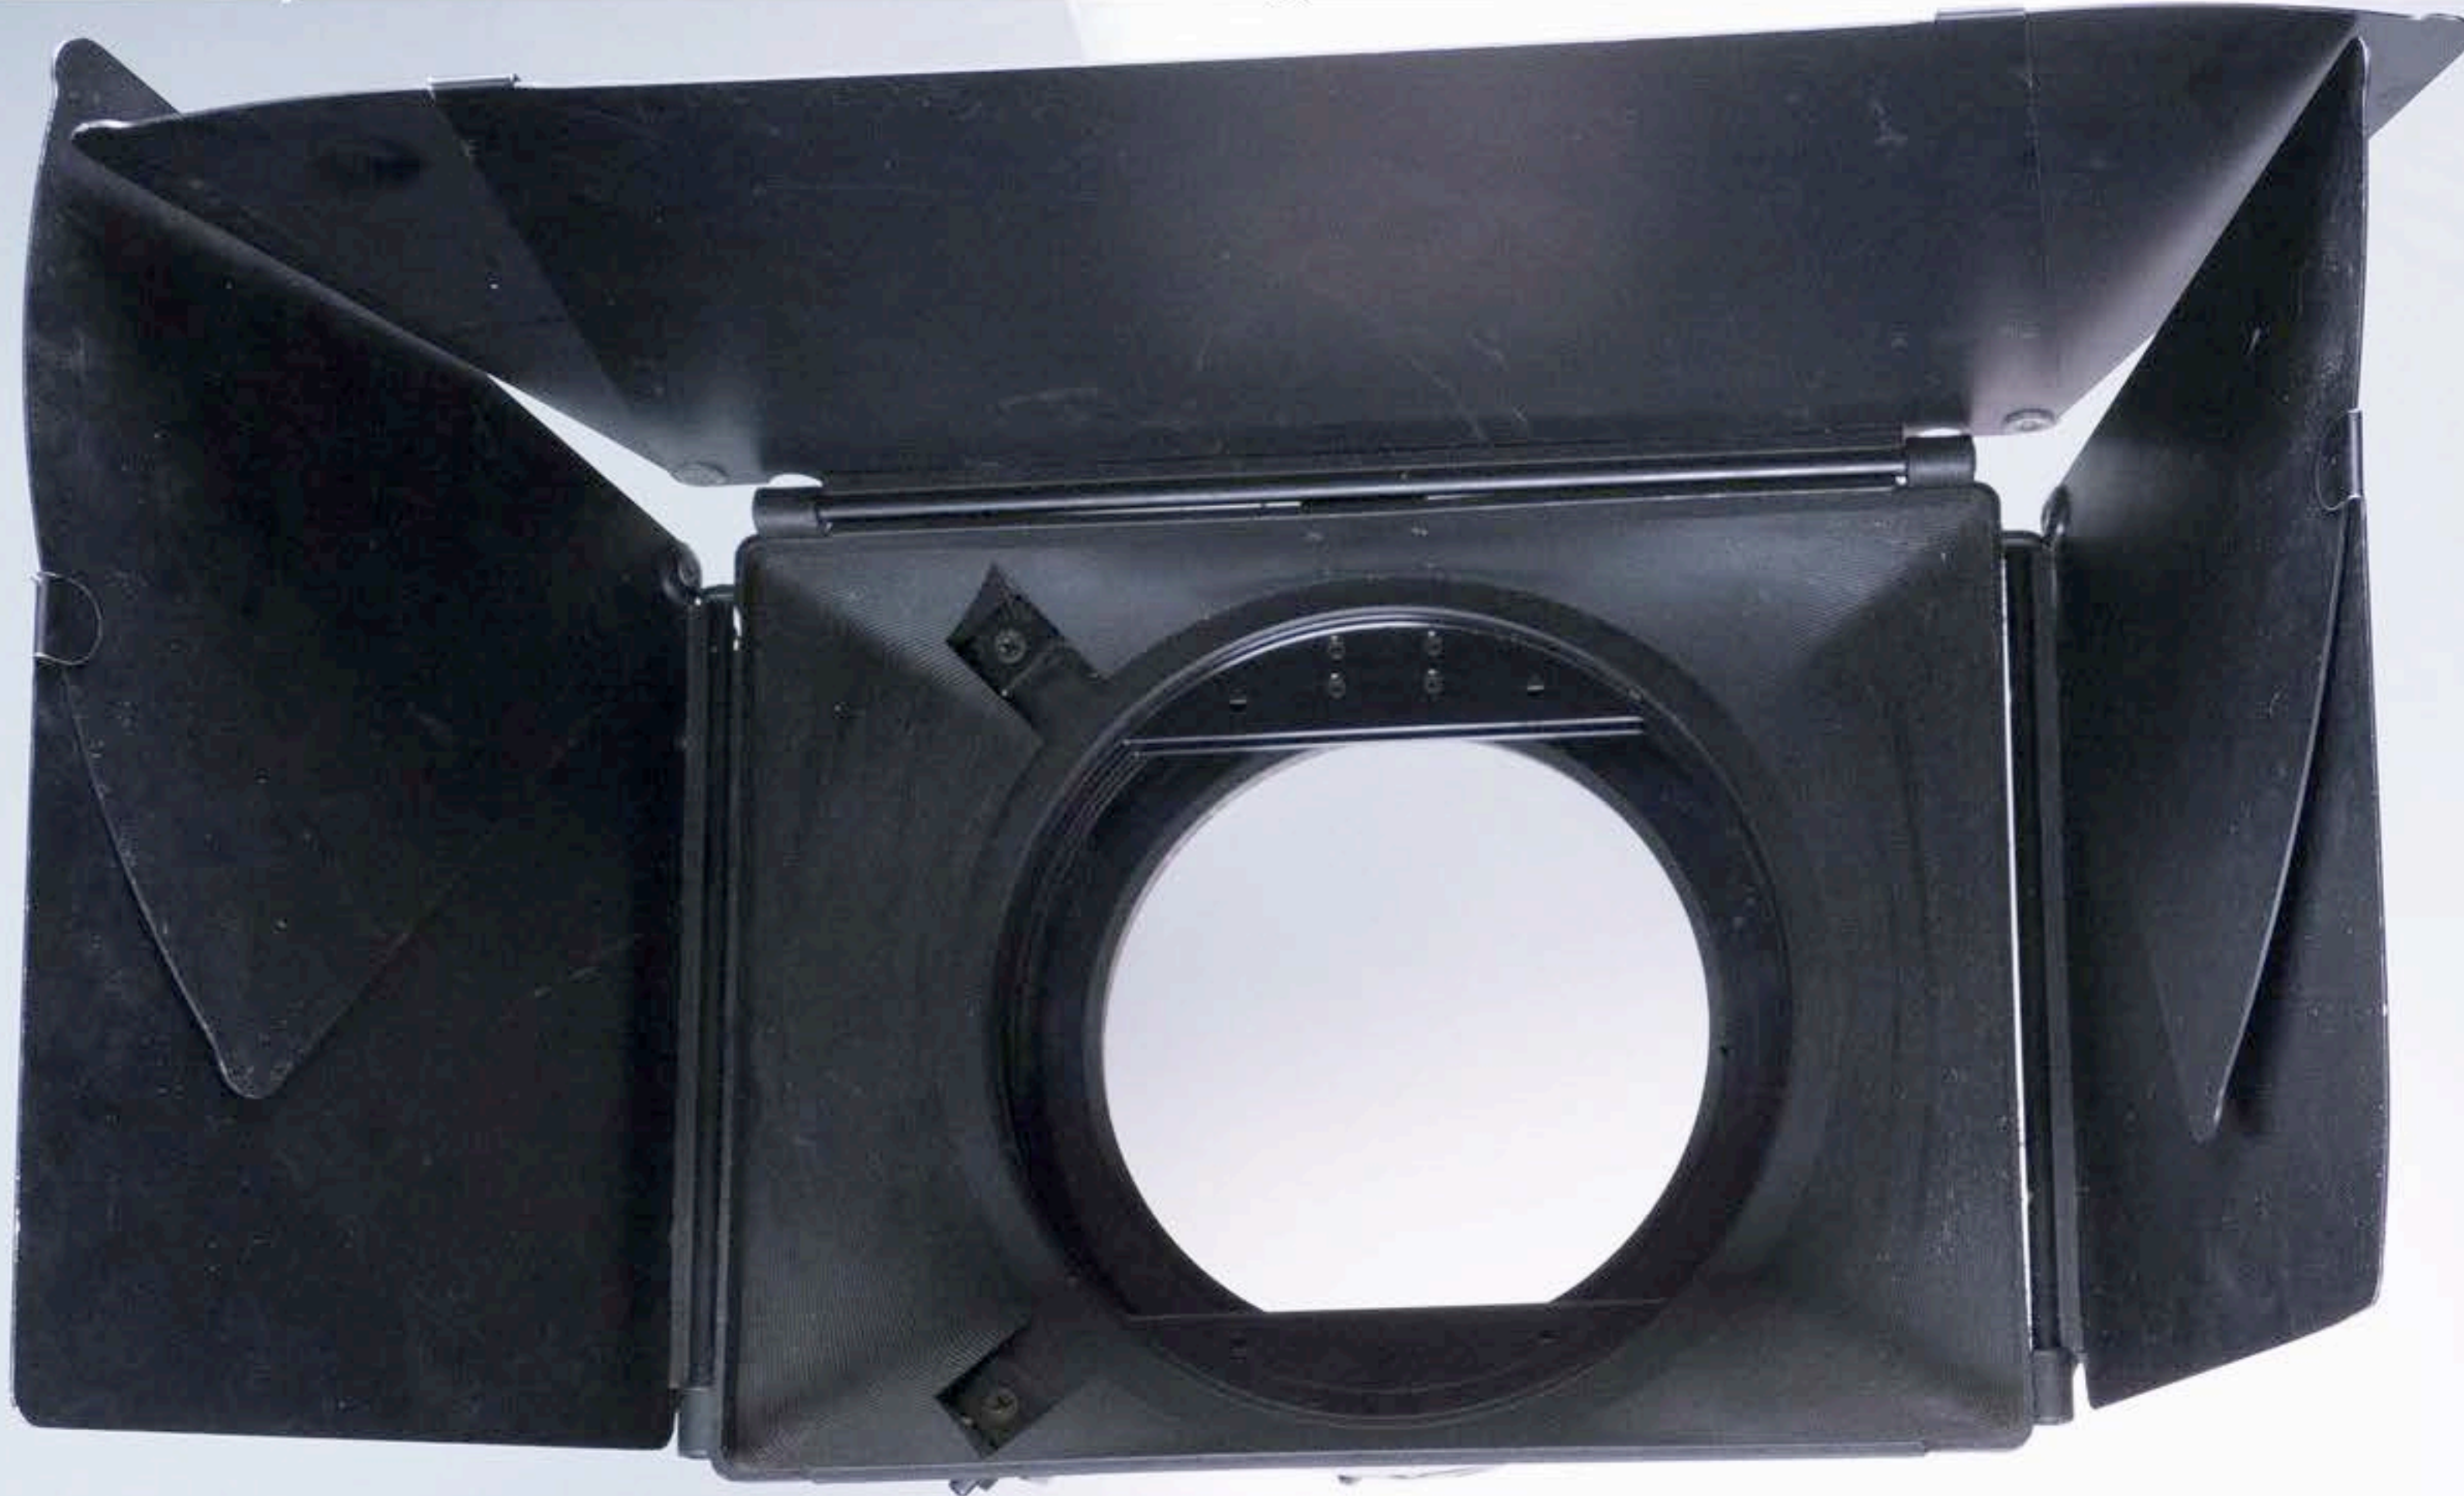

Red Epic X Camera Package with RED zoom lens

Box A

Epic Brain w. adapter plate and base plate, Cap for PL mount

2 x REDMAG 128GB SSD with blue Pelican case

AC power adapter for Epic, 5 x AC cables

RED PRO five inch touch screen monitor
Soft Bag and Velvet Pouch for touch screen

REDMAG driveeSata Cable, Firewire 800 to 800 ca
USB A to mini B, USB to DC power, Velvet pouch for cables

REDMOTE remote with hard case

Red Epic X Camera Package with RED zoom lens

Box D

Small Pelican tool kit with 15 Hex screwdrivers, 1 short EVF/LCD cable, 1 long EVF/LCD cable, 3 x 4pin XLR cables for battery belt, 3 x mini to XLR cables
1 RED clip-on battery holder, 1 RED rod mounted battery holder, 2 steel 19mm rods, 4 carbon fibre 19mm rods, 2 Red Handles, 1 Red Top Handle, 1 Red Shoulder Rest