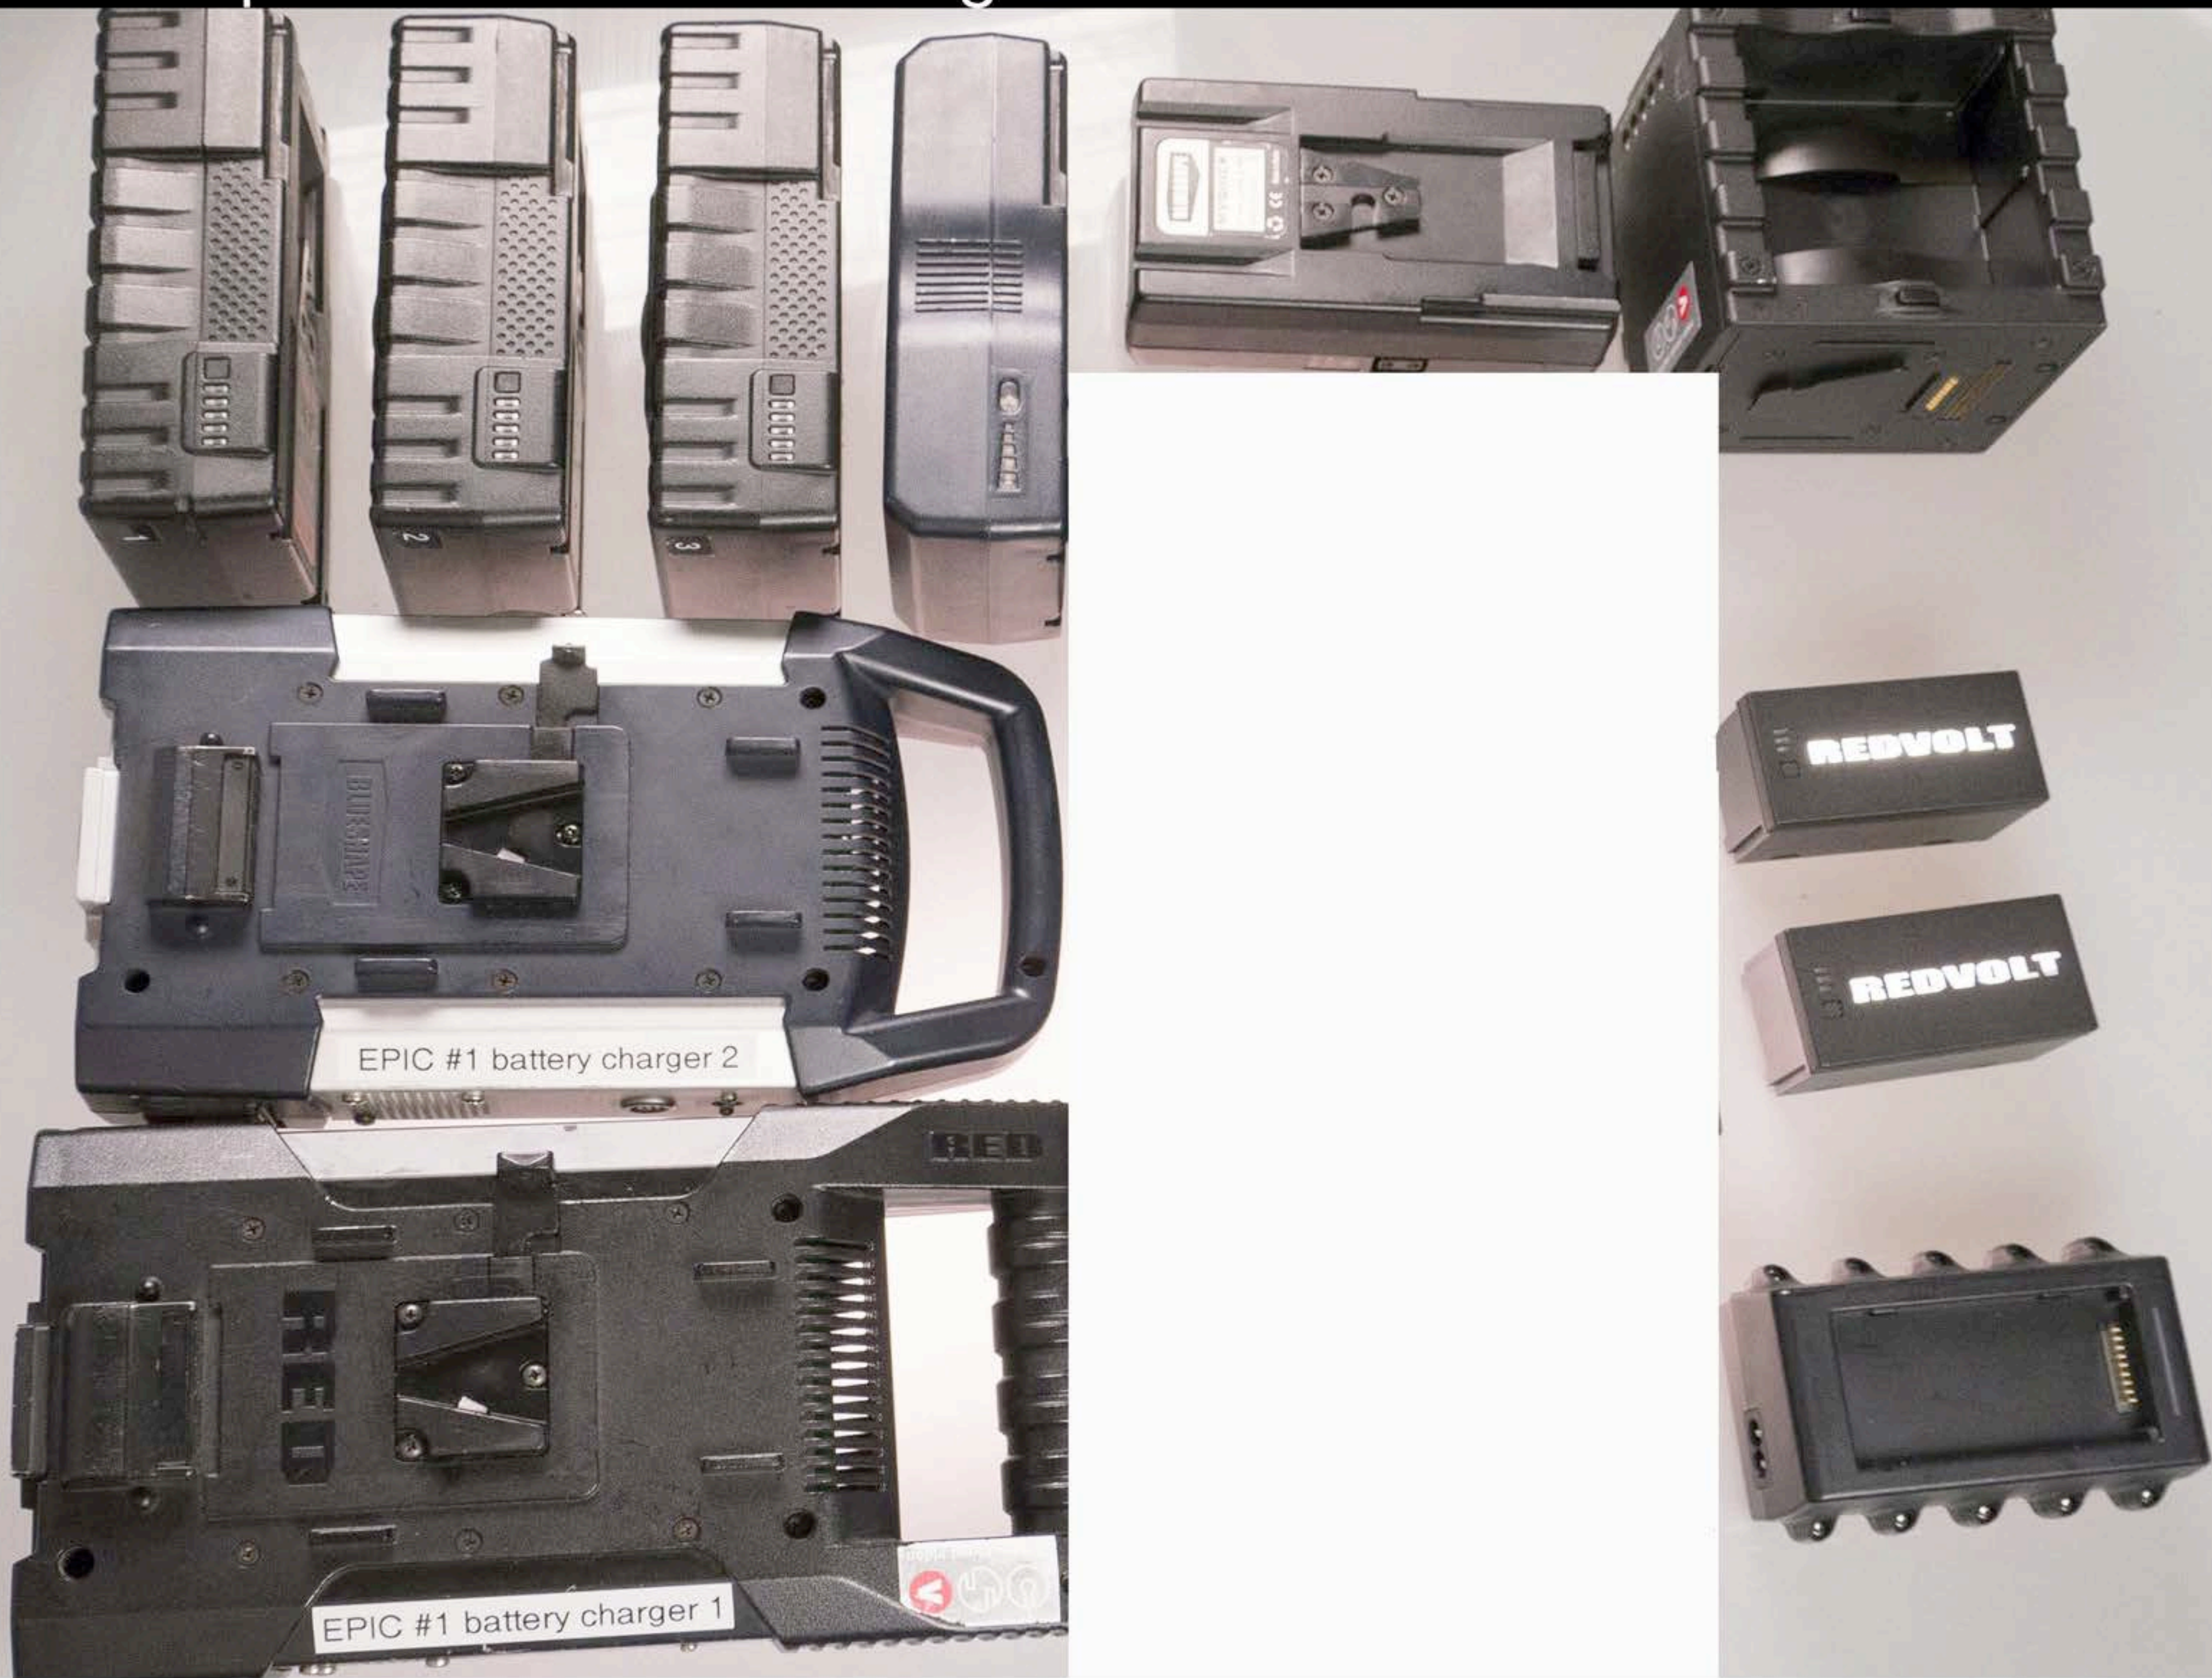

Red Epic X Camera Package with RED zoom lens

Box A

Epic Brain w. adapter plate and base plate, Cap for PL mount

2 x REDMAG 128GB SSD with blue Pelican case

AC power adapter for Epic, 5 x AC cables

RED PRO five inch touch screen monitor
Soft Bag and Velvet Pouch for touch screen

REDMAG driveeSata Cable, Firewire 800 to 800 ca
USB A to mini B, USB to DC power, Velvet pouch for cables

REDMOTE remote with hard case

Red Epic X Camera Package with RED zoom lens

Box D

Small Pelican tool kit with 15 Hex screwdrivers, 1 short EVF/LCD cable, 1 long EVF/LCD cable, 3 x 4pin XLR cables for battery belt, 3 x mini to XLR cables
1 RED clip-on battery holder, 1 RED rod mounted battery holder, 2 steel 19mm rods, 4 carbon fibre 19mm rods, 2 Red Handles, 1 Red Top Handle, 1 Red Shoulder Rest

4 RED batteries, 1 Quad battery module, 2 small REDVOLT batteries, 1 RED travel charger, 2 RED battery chargers/AC adapters